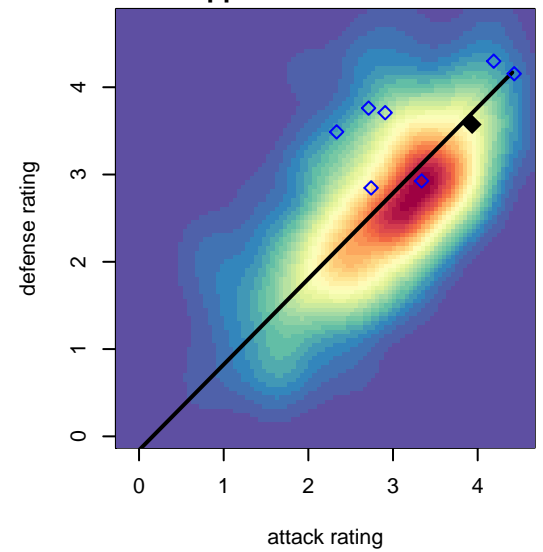

# Baltimore Bays Chelsea B98

, MD  
B98 total strength=1883  
attack=51.15 defense=35.63

alt names used:  
BALTIMORE BAYS CHELSEA 98/99 (MD)  
Baltimore Celtic (MD) (RI-R)

Venues played:  
2015 USYS Nationals U16  
2015 Surf Cup Surf Super Cup U17

**attack and defense variance (black dot)  
relative to other teams  
and top 10 in region**

**attack and defense rating  
relative to others at age  
and all opponents in last 13 months**

**attack and defense rating  
relative to others at age  
and all opponents in last 13 months**

**Performance relative to 13 month average**

**Performance relative to 13 month average**

Distribution of opponents  
 Red = Lose zone, Blue = Win zone, Green = Even  
 Black line separates win/lose zones