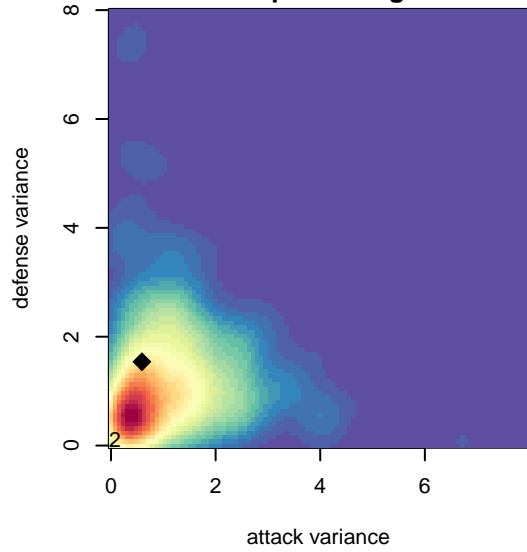

# Baltimore Bays Chelsea B98

, MD  
B98 total strength=1883  
attack=51.15 defense=35.63

alt names used:  
BALTIMORE BAYS CHELSEA 98/99 (MD)  
Baltimore Celtic (MD) (RI-R)

Venues played:  
2015 USYS Nationals U16  
2015 Surf Cup Surf Super Cup U17

**attack and defense variance (black dot)  
relative to other teams  
and top 10 in region**

**attack and defense rating  
relative to others at age  
and all opponents in last 13 months**

**attack and defense rating  
relative to others at age  
and all opponents in last 13 months**

**Performance relative to 13 month average**

**Performance relative to 13 month average**

Distribution of opponents  
 Red = Lose zone, Blue = Win zone, Green = Even  
 Black line separates win/lose zones