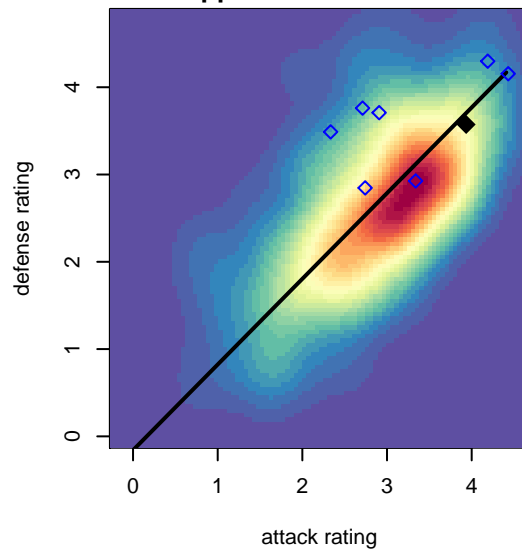

# Baltimore Bays Chelsea B98

, MD  
B98 total strength=1883  
attack=51.15 defense=35.63

alt names used:  
BALTIMORE BAYS CHELSEA 98/99 (MD)  
Baltimore Celtic (MD) (RI-R)

Venues played:  
2015 USYS Nationals U16  
2015 Surf Cup Surf Super Cup U17

**attack and defense variance (black dot)  
relative to other teams  
and top 10 in region**

**attack and defense rating  
relative to others at age  
and all opponents in last 13 months**

**attack and defense rating  
relative to others at age  
and all opponents in last 13 months**

**Performance relative to 13 month average**

**Performance relative to 13 month average**

Distribution of opponents  
 Red = Lose zone, Blue = Win zone, Green = Even  
 Black line separates win/lose zones