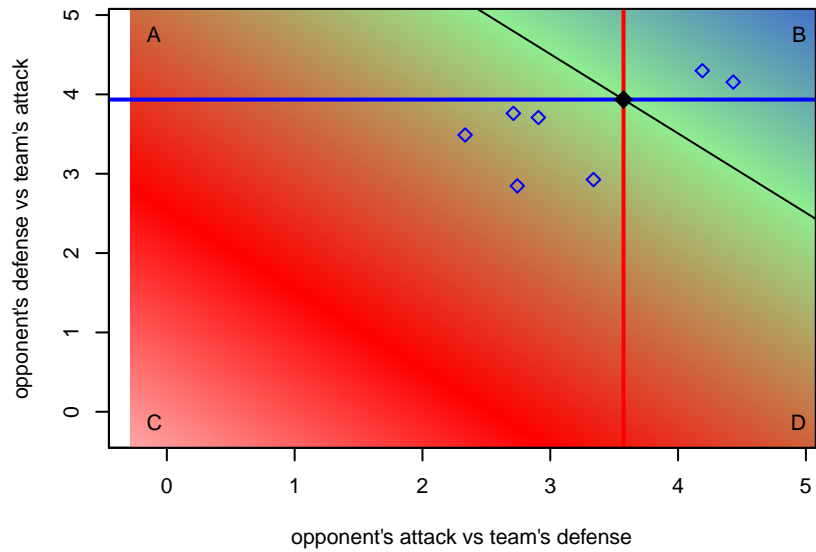

# Baltimore Bays Chelsea B98

, MD  
B98 total strength=1883  
attack=51.15 defense=35.63

alt names used:  
BALTIMORE BAYS CHELSEA 98/99 (MD)  
Baltimore Celtic (MD) (RI-R)

Venues played:  
2015 USYS Nationals U16  
2015 Surf Cup Surf Super Cup U17

**attack and defense variance (black dot)  
relative to other teams  
and top 10 in region**

**attack and defense rating  
relative to others at age  
and all opponents in last 13 months**

**attack and defense rating  
relative to others at age  
and all opponents in last 13 months**

**Performance relative to 13 month average**

**Performance relative to 13 month average**

Distribution of opponents  
 Red = Lose zone, Blue = Win zone, Green = Even  
 Black line separates win/lose zones

lot. A=Neither has attack advantage, B=Opponent has both attack and defense advantage, C=Opponent has both attack and defense disadvantage, D=Both have

<b>date</b>	<b>home</b>		<b>away</b>		<b>venue</b>	<b>pred.home</b>	<b>pred.away</b>
2015-07-26	Baltimore Bays Chelsea B98	0	FC Golden State Premier B98	4	2015 Surf Cup Surf Super Cup U17	0.71	1.80
2015-07-26	Seattle United Copa B98	1	Baltimore Bays Chelsea B98	2	2015 USYS Nationals U16	2.19	0.87
2015-07-25	Baltimore Bays Chelsea B98	1	Davis Legacy 99 Red B98	0	2015 Surf Cup Surf Super Cup U17	1.28	0.41
2015-07-25	Baltimore Bays Chelsea B98	1	La Roca Futbol Club 99 B98	0	2015 Surf Cup Surf Super Cup U17	1.63	0.61
2015-07-25	Loudoun Red B98	2	Baltimore Bays Chelsea B98	4	2015 USYS Nationals U16	0.45	3.04
2015-07-23	Baltimore Bays Chelsea B98	0	Seattle United Copa B98	1	2015 USYS Nationals U16	0.87	2.19
2015-07-22	Baltimore Bays Chelsea B98	2	Albion SC White B98	1	2015 USYS Nationals U16	2.02	1.01
2015-07-21	SDFC Rangers B98	0	Baltimore Bays Chelsea B98	2	2015 USYS Nationals U16	0.34	1.57