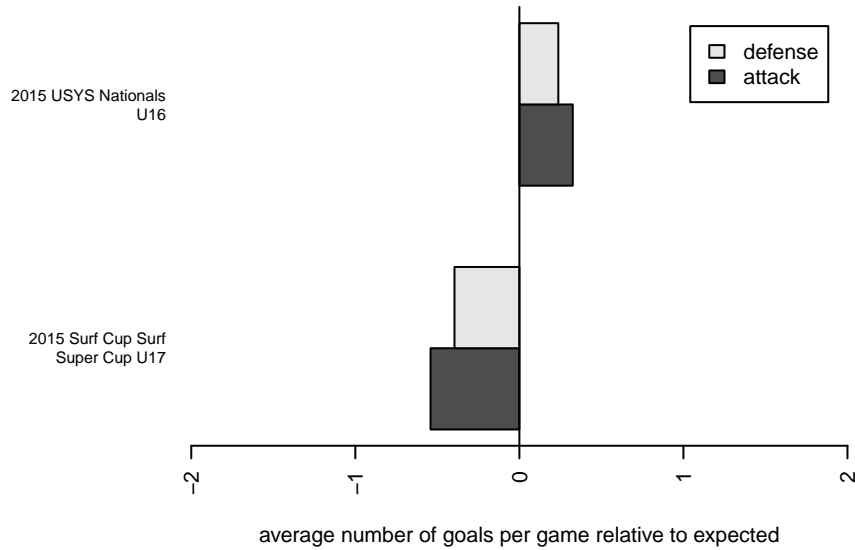

# Baltimore Bays Chelsea B98

, MD  
B98 total strength=1883  
attack=51.15 defense=35.63

alt names used:  
BALTIMORE BAYS CHELSEA 98/99 (MD)  
Baltimore Celtic (MD) (RI-R)

Venues played:  
2015 USYS Nationals U16  
2015 Surf Cup Surf Super Cup U17

**attack and defense variance (black dot)  
relative to other teams  
and top 10 in region**

**attack and defense rating  
relative to others at age  
and all opponents in last 13 months**

**attack and defense rating  
relative to others at age  
and all opponents in last 13 months**

**Performance relative to 13 month average**

**Performance relative to 13 month average**

Distribution of opponents  
 Red = Lose zone, Blue = Win zone, Green = Even  
 Black line separates win/lose zones