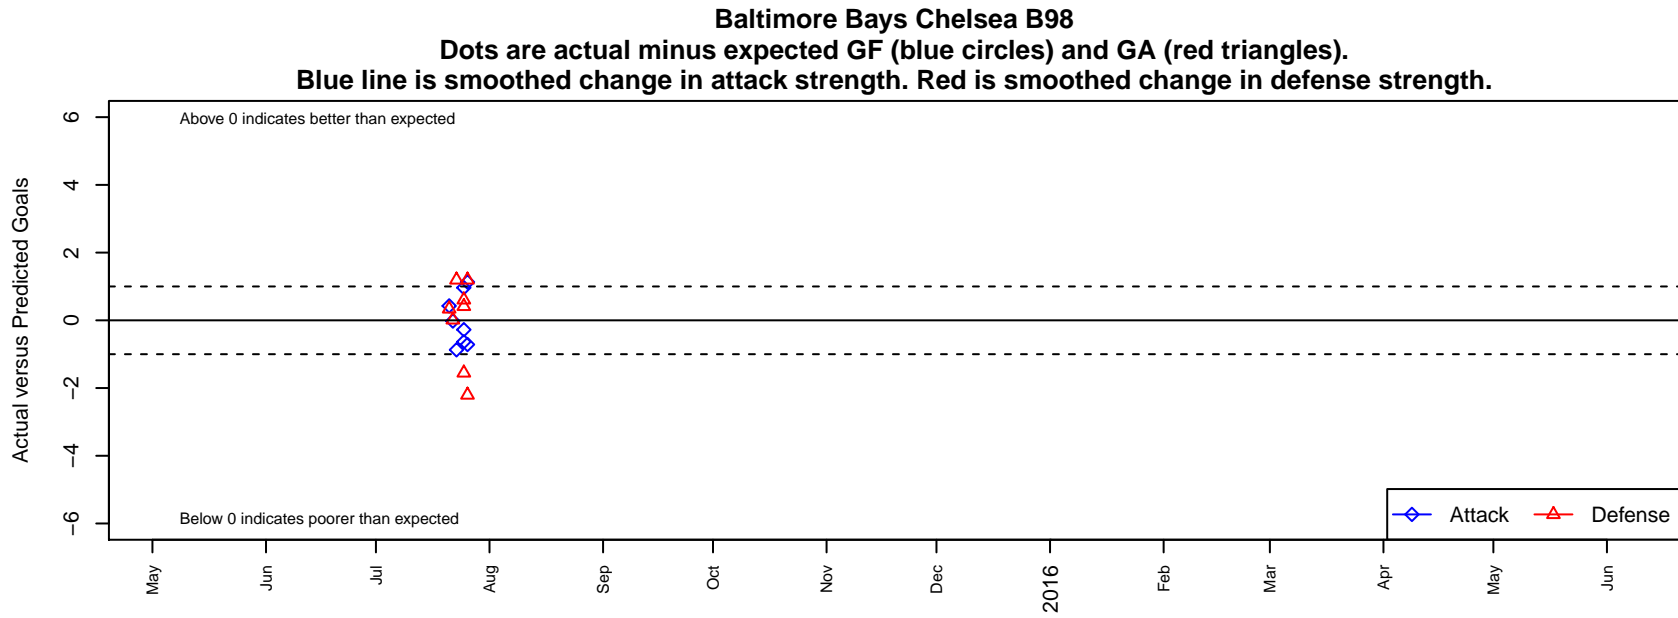

# Baltimore Bays Chelsea B98

, MD  
B98 total strength=1883  
attack=51.15 defense=35.63

alt names used:  
BALTIMORE BAYS CHELSEA 98/99 (MD)  
Baltimore Celtic (MD) (RI-R)

Venues played:  
2015 USYS Nationals U16  
2015 Surf Cup Surf Super Cup U17

**attack and defense variance (black dot)  
relative to other teams  
and top 10 in region**

**attack and defense rating  
relative to others at age  
and all opponents in last 13 months**

**attack and defense rating  
relative to others at age  
and all opponents in last 13 months**

**Performance relative to 13 month average**

**Performance relative to 13 month average**

Distribution of opponents  
 Red = Lose zone, Blue = Win zone, Green = Even  
 Black line separates win/lose zones